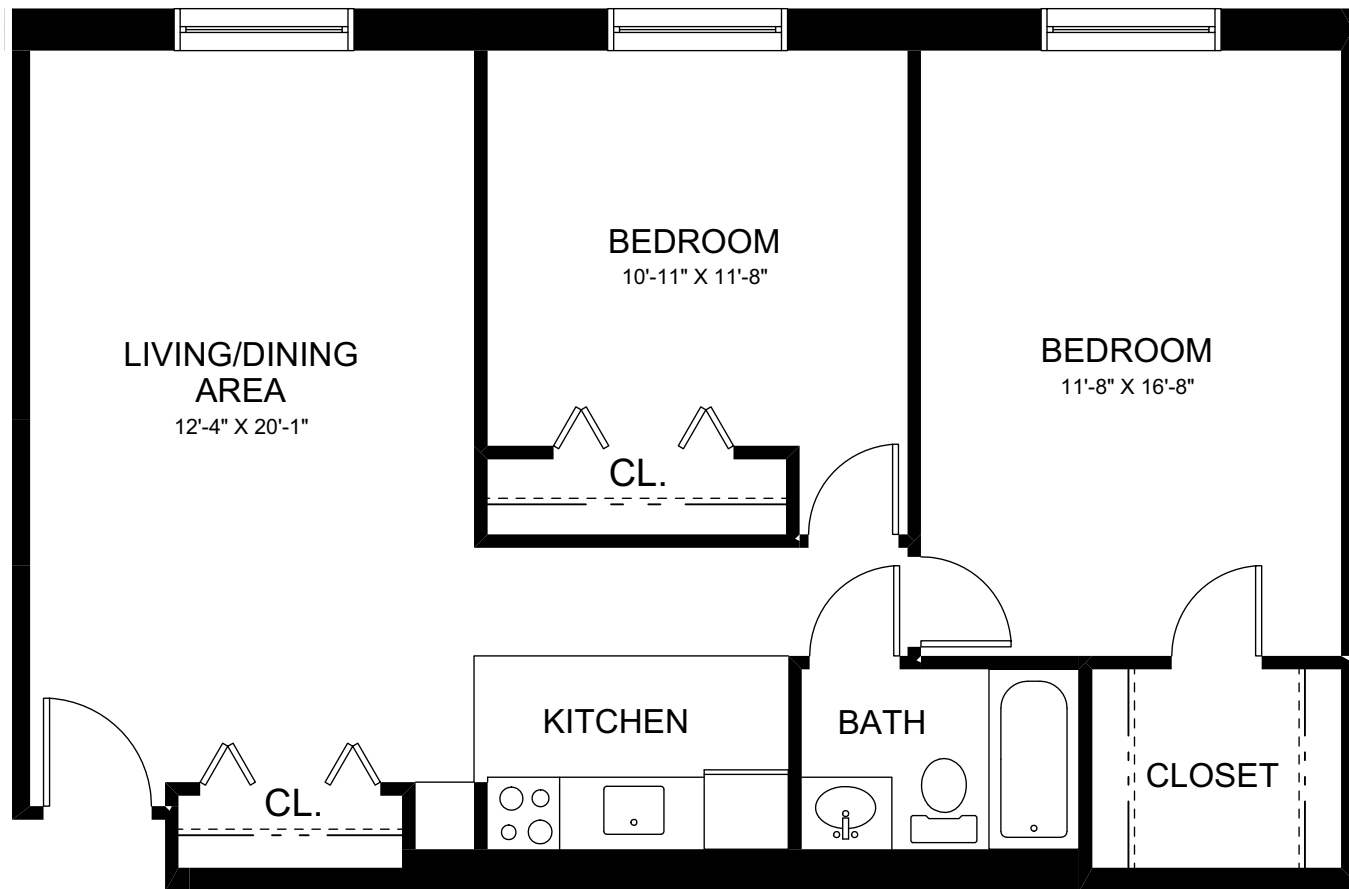

ELM TERRACE GARDENS

601 Broad Street, Lansdale, Pennsylvania | 215-361-5600 | www.etg-ccrc.org

811 SQUARE FEET

Two Bedrooms & One Bath

FLOOR PLANS & DIMENSIONS MAY VARY BASED ON LOCATION AND OTHER CONDITIONS. ALL DIMENSIONS ARE APPROXIMATE.