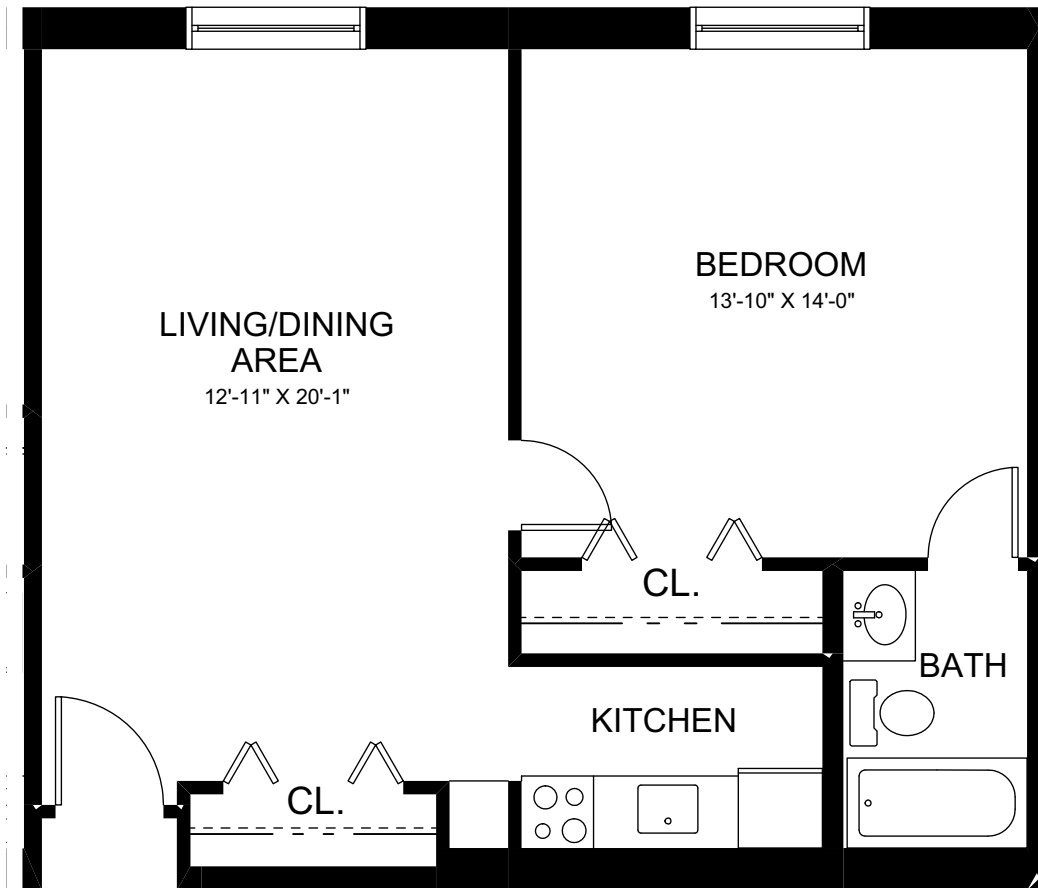

ELM TERRACE GARDENS

601 Broad Street, Lansdale, Pennsylvania | 215-361-5600 | www.etg-ccrc.org

607 SQUARE FEET

One Bedroom & One Bath

FLOOR PLANS & DIMENSIONS MAY VARY BASED ON LOCATION AND OTHER CONDITIONS. ALL DIMENSIONS ARE APPROXIMATE.